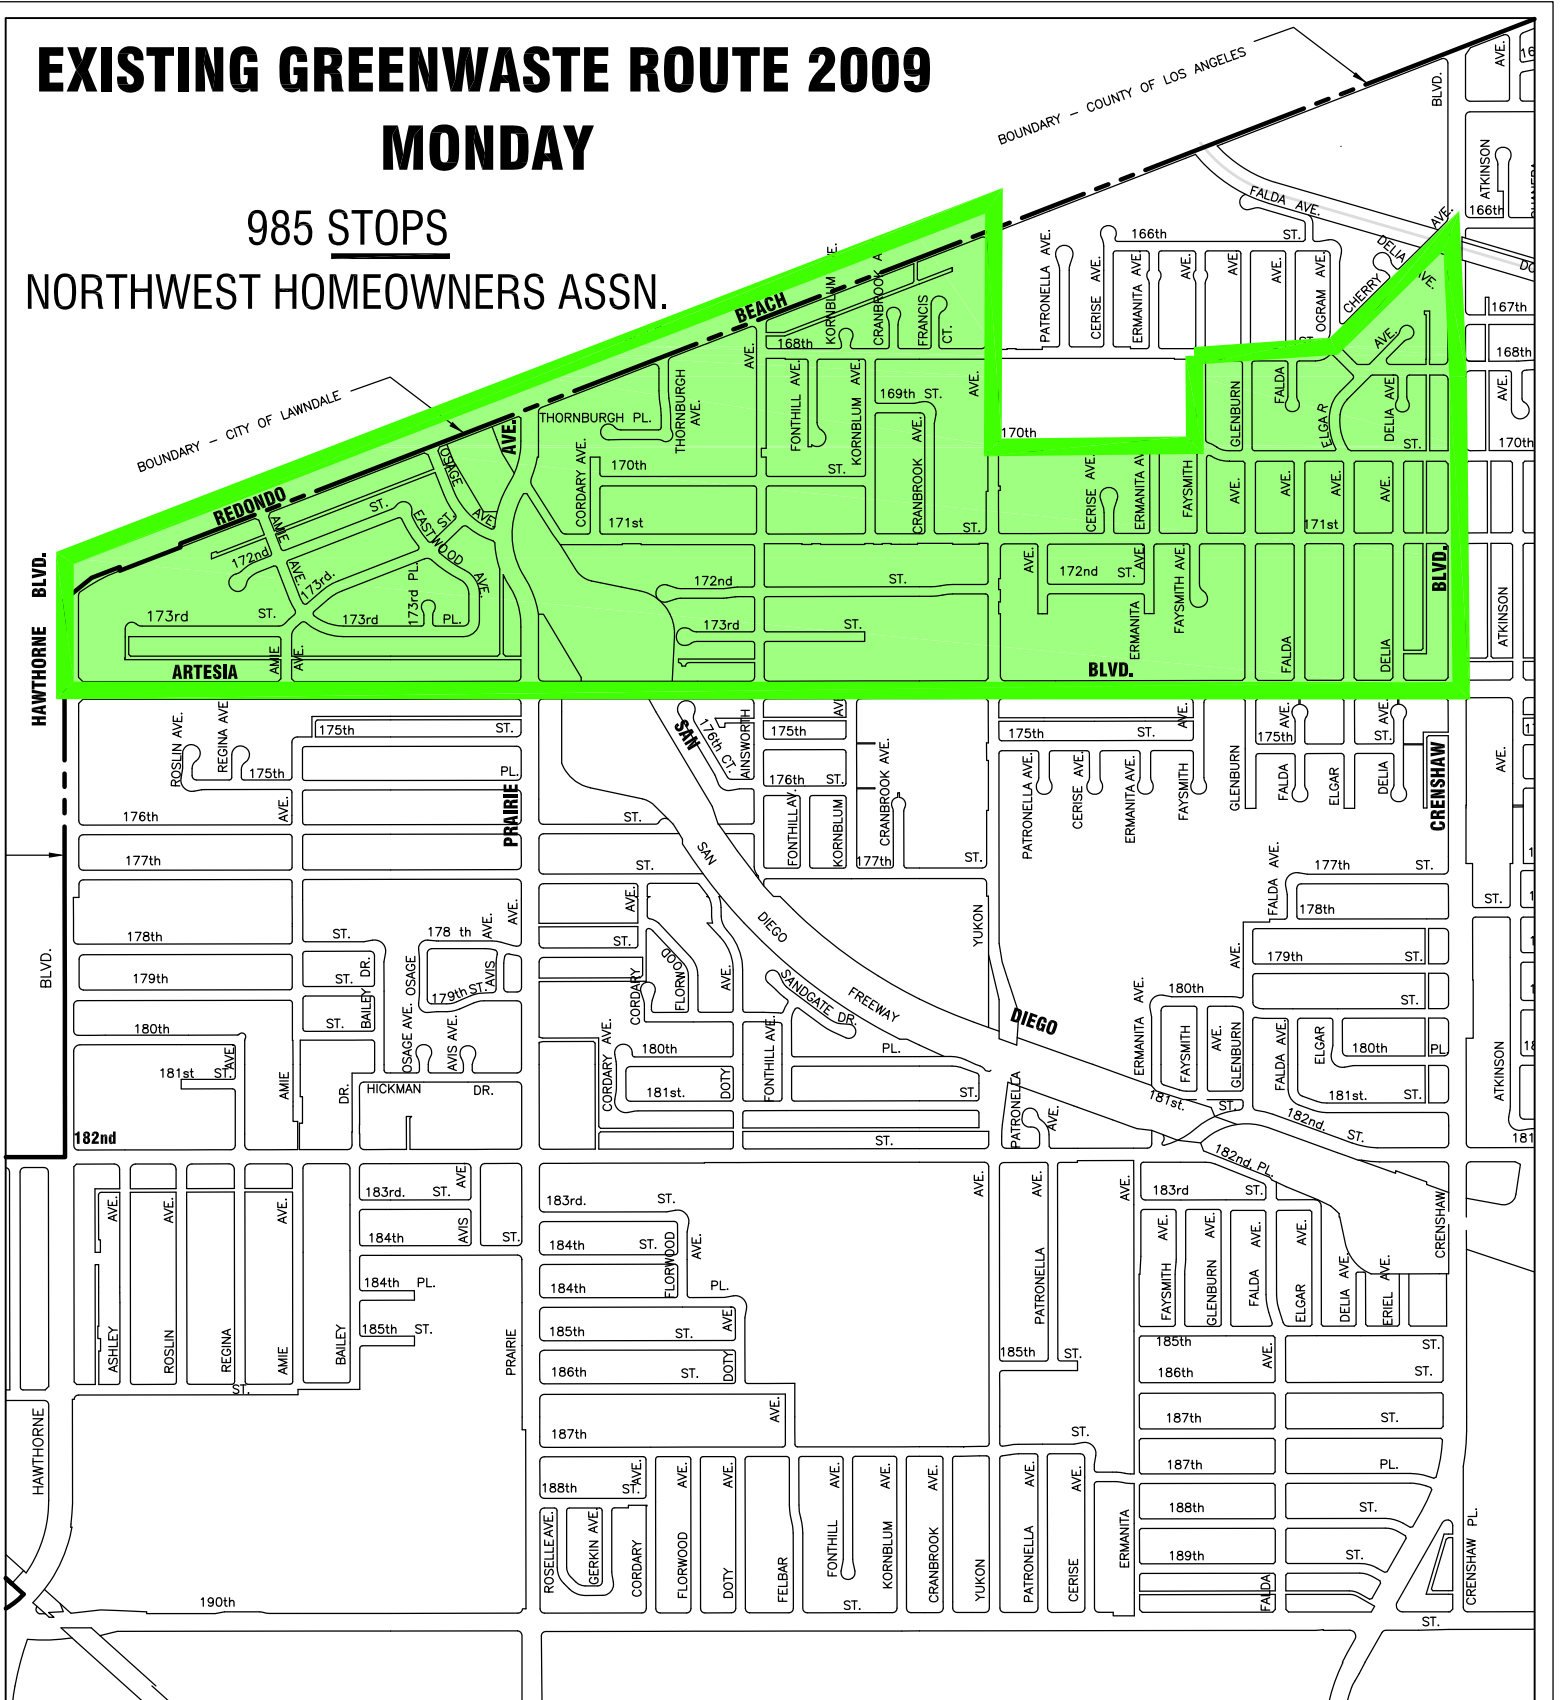

EXISTING GREENWASTE ROUTE 2009

MONDAY

985 STOPS

NORTHWEST HOMEOWNERS ASSN.

NOT TO SCALE

EXISTING GREENWASTE ROUTE 2009

THURSDAY

Approx. 935 St
Southeast H.C